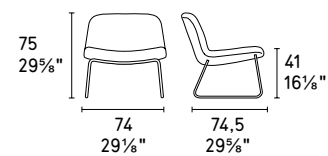

CS/3394-M
CS/3394-M LH | CS/3394-M SK