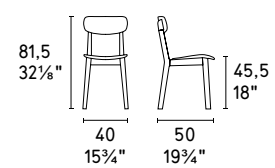

Cream

Design: MrSmith Studio

CS/1369