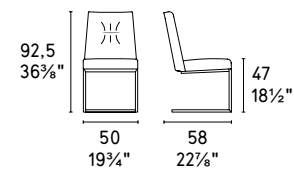

CS/1906-V
CS/1906-LH