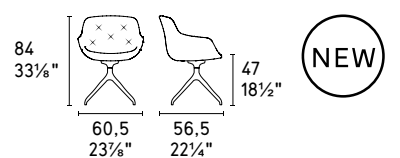

# Igloo Soft

Design: Calligaris Studio / Edi & Paolo Ciani

CS/1841  
CS/1841-V

CS/1873

CS/1874 180

CS/1874 360

base girevole a 180° con meccanismo di ritorno / 180° swivelling base features a repositioning mechanism