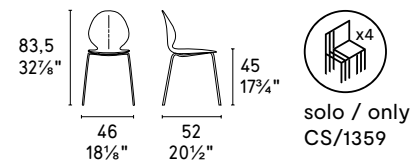

Basil METAL

Design: MrSmith Studio / Calligaris Studio

CS/1359 | CS/1359-LHS