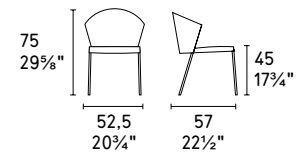

Amélie

Design: Orlandini design

CS/1442
CS/1442-LH