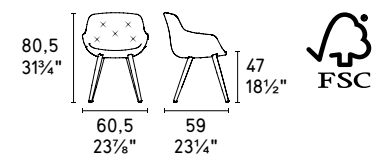

Igloo Soft

Design: Calligaris Studio / Edi & Paolo Ciani

CS/1841
CS/1841-V