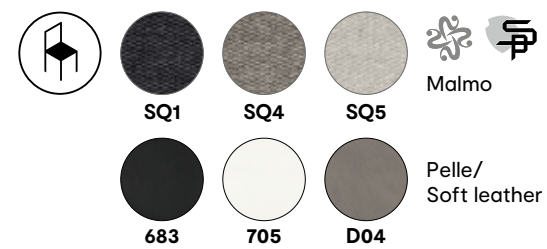

Electa

Design: Calligaris Studio

CS/3357 1300