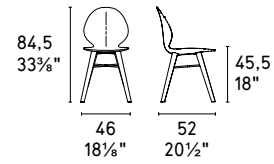

Basil METAL/WOOD

Design: MrSmith Studio / Calligaris Studio

CS/1820

CS/1820-LHS