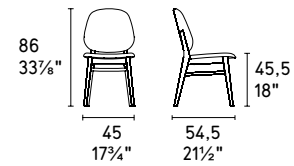

Colette

Design: Calligaris Studio

CS/1491