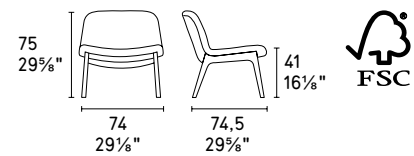

College

NEW

Design: Michele Menescardi

CS/3394-W
CS/3394-W LH | CS/3394-W SK