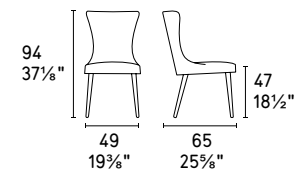

Rosemary

Design: Archirivolto

CS/1850