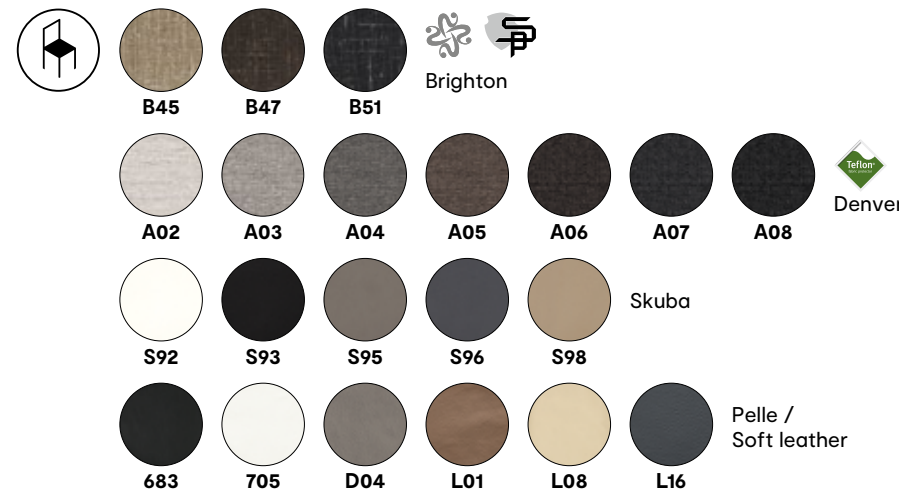

Bess

Design: Calligaris Studio

CS/1367
CS/1367-SK | CS/1367-LH

CS/1463 BESS LOW
CS/1463-SK | CS/1463-LH

CS/1473 BESS ARMCHAIR
CS/1473-SK | CS/1473-LH

CS/1294
CS/1294-SK | CS/1294-LH

CS/1445
CS/1445-SK | CS/1445-LH

CS/1446
CS/1446-SK | CS/1446-LH

CS/1367 | CS/1367-LH | CS/1367-SK

NOTA/NOTE
Per le combinazioni disponibili consultare il listino prezzi.
Please check all available combinations in the price list.