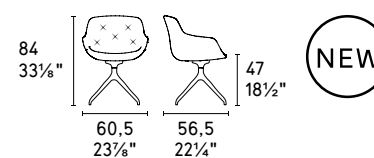

# Igloo Soft

Design: Calligaris Studio / Edi & Paolo Ciani

CS/1841  
CS/1841-V

CS/1873

CS/1874 180

CS/1874 360

base girevole a 180° con meccanismo di ritorno / 180° swivelling base features a repositioning mechanism