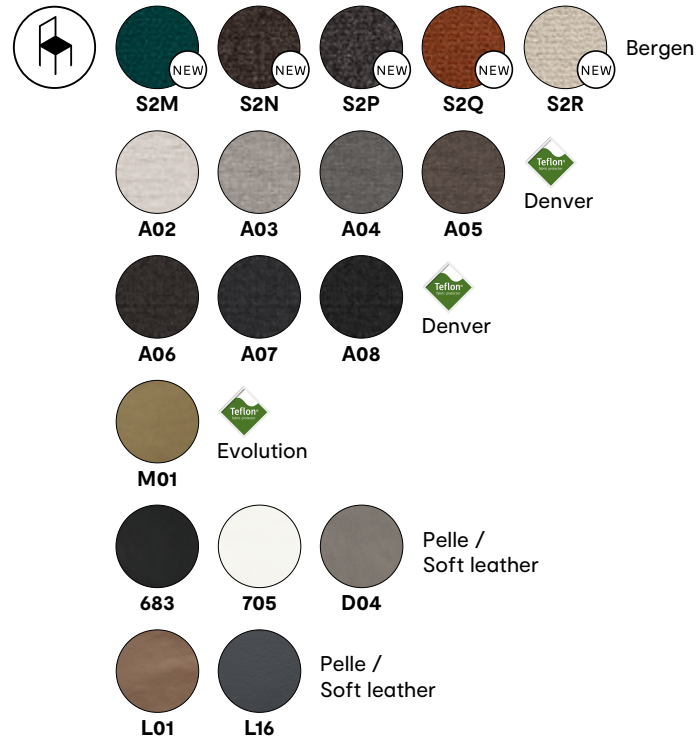

Etoile

Design: Studio 28

CS/1423
CS/1423-EV | CS/1423-LH

CS/1493
CS/1493-LH

CS/1801
CS/1801-LH

CS/1424
CS/1424-EV | CS/1424-LH

CS/1494
CS/1494-LH

CS/1802
CS/1802-LH

CS/1423 | CS/1423-EV | CS/1423-LH
CS/1493 | CS/1493-LH
CS/1801 | CS/1801-LH | CS/1802 | CS/1802-LH

CS/1424 | CS/1424-EV | CS/1424-LH
CS/1494 | CS/1494-LH

NOTA/NOTE

Per le combinazioni disponibili consultare il listino prezzi.
Please check all available combinations in the price list.