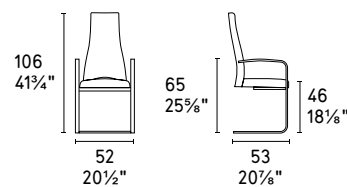

Juliet

Design: Studio 28 / Calligaris Studio

CS/1368-SK | CS/1368-LH

CS/1380-LH

CS/1381-LH

			Skuba
			Skuba
			Pelle / Soft leather
			Pelle / Soft leather
			Pelle / Soft leather
			Skuba

P77/Skuba P94/Skuba solo/only CS/1368-SK
L01 L02 L03 L16 solo/only CS/1368-LH