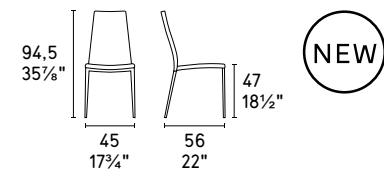

Aida Soft

Design: Calligaris Studio / Studio 28

CS/1452-S

CS/1452-SK