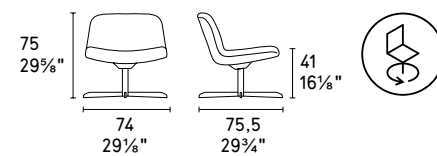

CS/3394-C
CS/3394-C LH | CS/3394-C SK