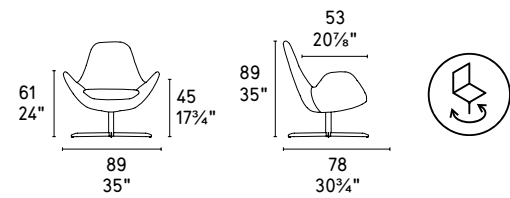

Electa

Design: Calligaris Studio

CS/3357 1300