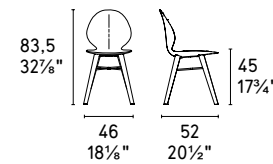

Basil METAL/WOOD

Design: MrSmith Studio / Calligaris Studio

CS/1820

CS/1820-LHS