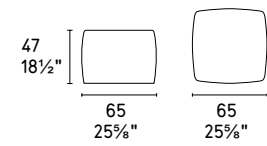

Soap

Design: Enrico Cesana

CS/3387 1710

Soap CS/3387 1710
SQ1 - SQ5
Pouf / Ottoman
Esagono 7187
Tappeto / Rug