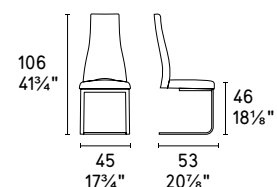

Juliet

Design: Studio 28 / Calligaris Studio

CS/1368-SK | CS/1368-LH

CS/1380-LH

CS/1381-LH

			Skuba
			Skuba
			Pelle / Soft leather
			Pelle / Soft leather
			Pelle / Soft leather
			Skuba

P77/Skuba P94/Skuba solo/only CS/1368-SK
L01 L02 L03 L16 solo/only CS/1368-LH