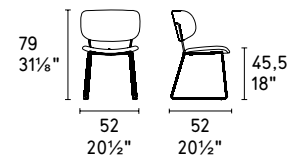

Claire METAL

Design: Orlandini Design

CS/1483-LH