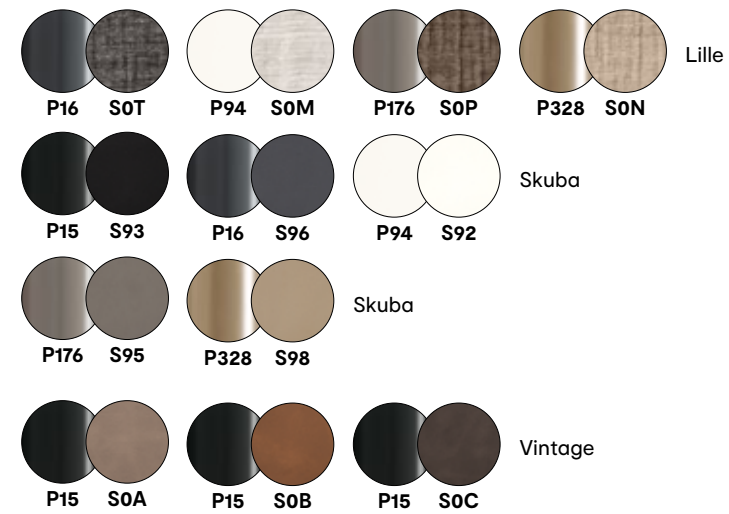

Aida Soft

Design: Calligaris Studio / Studio 28

CS/1452-S

CS/1452-SK

CS/1452-V

Aida Soft CS/1452-S
P176 / S0P
Sedia / Chair
Atlante CS/4117
P176 / P321
Tavolo / Table
Opera CS/6051-3
P176 / P176 / P176
Credenza / Sideboard
Senzatempe 7201
Orologio / Clock
Picchio 7200
Decorazione / Decoration
Tubini 7194
Vaso / Vase
Sky 7192
Tappeto / Rug