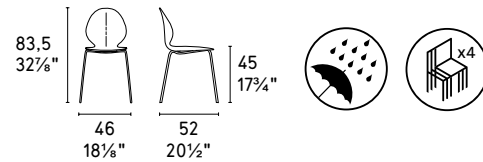

Basil METAL

Design: MrSmith Studio / Calligaris Studio

CS/1359 | CS/1359-LHS

CS/1359-A

CS/1354 | CS/1354-LHS

CS/1355 | CS/1355-LHS

CS/1356 | CS/1356-LHS

CS/1366 | CS/1366-LHS

CS/1857 | CS/1857-LHS

CS/1856 180 | CS/1856-LHS 180 CS/1856 360 | CS/1856-LHS 360

Base girevole a 180° con meccanismo di ritorno o base girevole a 360° / 180°
Swivelling base features a repositioning mechanism or 360° swivelling base

NOTA/NOTE
Per le combinazioni disponibili consultare il listino prezzi.
Please check all available combinations in the price list.

Basil CS/1359
P11 / P16
CS/1857-LHS
P15 / 315
CS/1856 180
P94 / P94
Sedia / Chair
CS/1356
P77 / P100
CS/1354
P15 / P900
CS/1355-LHS
P15 / R04
Sgabello / Stool