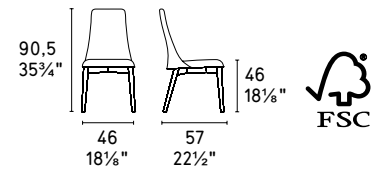

Etoile

Design: Studio 28

CS/1423
CS/1423-EV | CS/1423-LH

CS/1493
CS/1493-LH