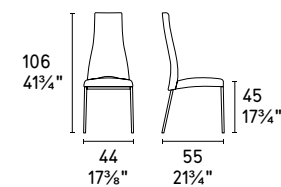

Juliet

Design: Studio 28 / Calligaris Studio

CS/1368-SK | CS/1368-LH

CS/1380-LH

CS/1381-LH

			Skuba
			Skuba
			Pelle / Soft leather
			Pelle / Soft leather
			Pelle / Soft leather
			Skuba

P77/Skuba P94/Skuba solo/only CS/1368-SK
L01 L02 L03 L16 solo/only CS/1368-LH