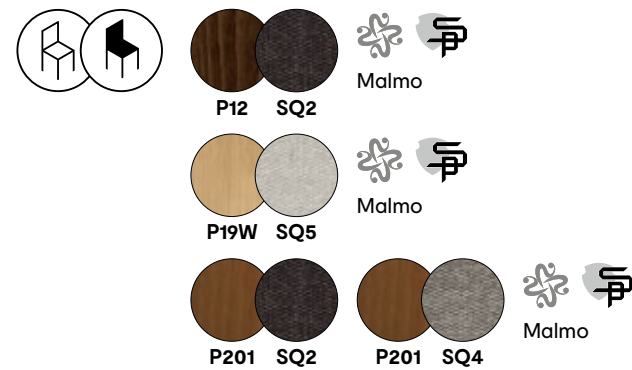

Stockholm

Design: *Edi & Paolo Ciani*

CS/1828