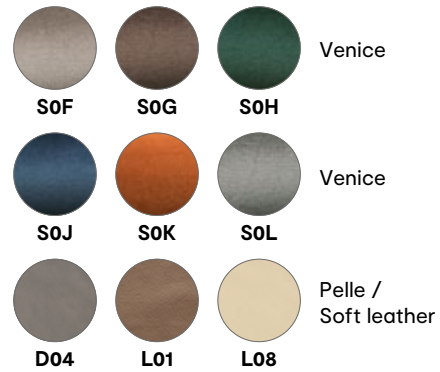

Rosemary

Design: Archirivolto

CS/1850

CS/1850-LH