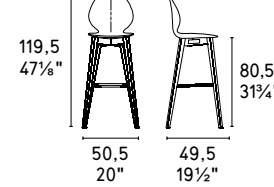

Basil WOOD

Design: MrSmith Studio / Calligaris Studio

CS/1496

P201 solo / only
CS/1348 -
CS/1348-LHS

Cuoio rig./
Reg. leather

Cuoio rig./
Reg. leather