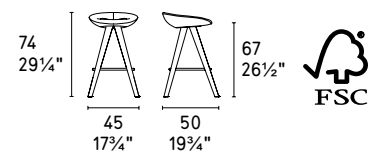

Palm

Design: *Edi & Paolo Ciani*

CS/1811-SK PALM W