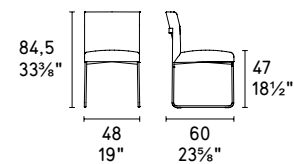

Gala NEW

Design: Busetti Garuti Redaelli

CS/1866
CS/1866-LH