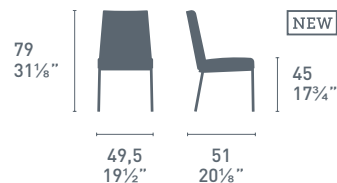

new

Alba CB/1964
P15 / 1SB2
Sedia / Chair

Alba CB/1964
P15 / 1SB2
Sedia / Chair
Mikado Fix CB/4728-RC
P132 / GTR
Tavolo / Table

Alba

new

CB/1056

Color and material options:

- P15 (Black)
- P94 (White)
- P100 (Blue)
- P328 (Brown)
- P900 (Dark Grey)
- P973 (Olive Green)
- >PP< (Recycled Polypropylene)