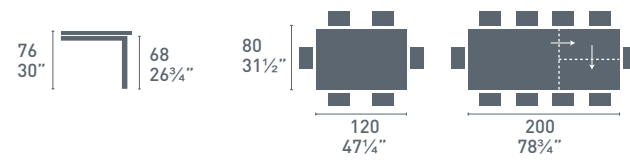

CB/4784-M 120 L

Excellence

new