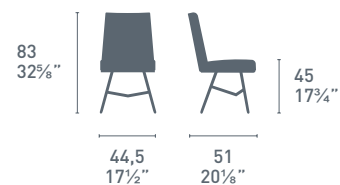

CB/1664-3D