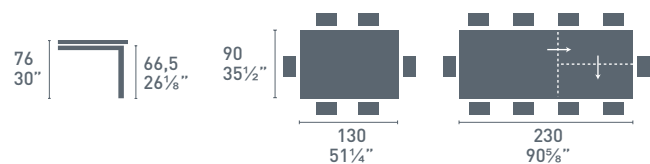

Eminence W *ceramic*

Eminence CB/4724-WW
P132 / P47W
Tavolo / Table
Robin CB/1530
P132 / 15B2
Sedia / Chair

Eminence **W**
wood

CB/4788-W 130 CB/4788-M 130

CB/4788-W 160 CB/4788-M 160

CB/4788-W 130 CB/4788-W 160