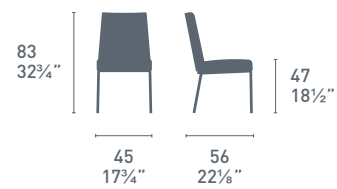

CB/1959

P15 315

P15 R04

Rig. Cuoio
Reg. Leather

P16 R16

Rig. Cuoio
Reg. Leather

P94 474

P176 D03

Rig. Cuoio
Reg. Leather