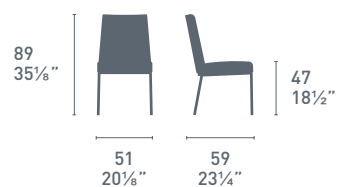

CB/1936
CB/1936-V