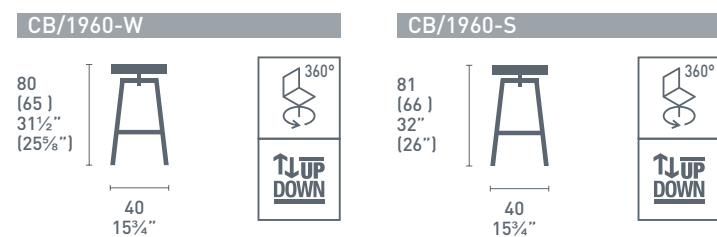

1SA3

1SA6

1SB2

Berna

Robinson Soft

new

Robinson Soft CB/1436-S
P94 / 1SA3
Robinson Soft CB/1436-S
P128 / G8L
Sedia / Chair

Rocket