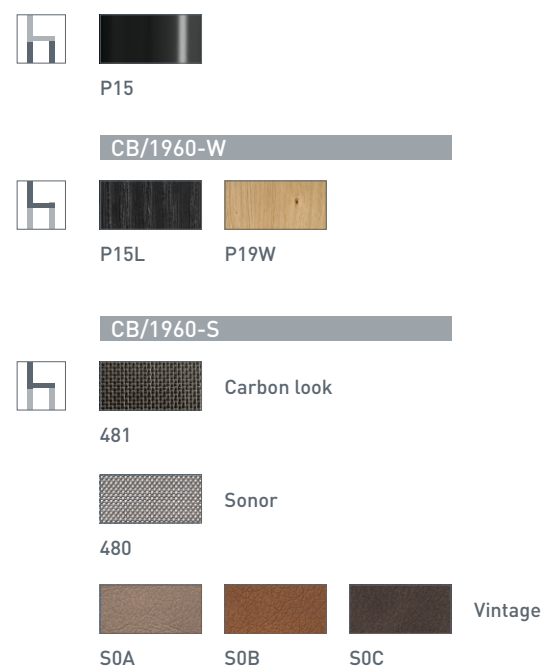

1SA3

1SA6

1SB2

Berna

Robinson Soft

new

Robinson Soft CB/1436-S
P94 / 1SA3
Robinson Soft CB/1436-S
P128 / G8L
Sedia / Chair

Rocket