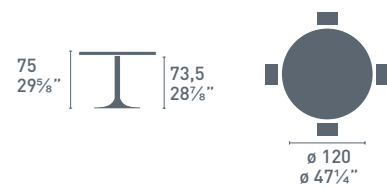

CB/4005

CB/4005-S