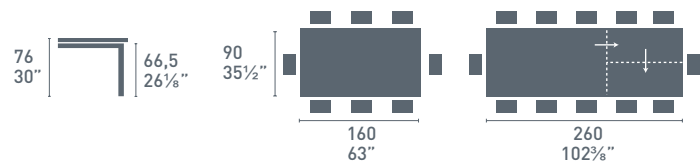

Eminence W *ceramic*

Eminence CB/4724-WW
P132 / P47W
Tavolo / Table
Robin CB/1530
P132 / 15B2
Sedia / Chair

Eminence **W**
wood

CB/4788-W 130 CB/4788-M 130

CB/4788-W 160 CB/4788-M 160

CB/4788-W 130 CB/4788-W 160