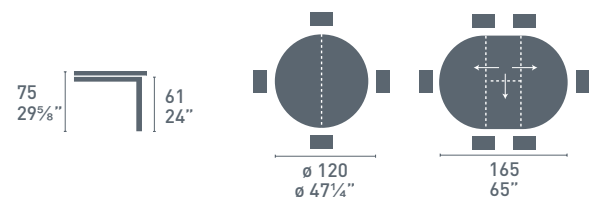

CB/4739

CB/4739 -E

CB/4739-R

	P15	P16	P94	P95	P176	P328	
	P17W	P18W	P22W	P35W	P47W	P49W	P50W
	P1C	P956	P5C	P58W	P6C	P15	CERAMIC
	P133	P16	P166	P328	P321	P176	CERAMIC
	GEW	P94	GTA	P176	GG	P16	TEMPERED

NOTE

Per le combinazioni disponibili consultare il listino prezzi.
Please check all available combinations in the price list.

Giove