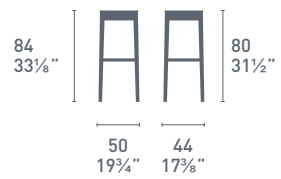

CB/1962
CB/1962-LH