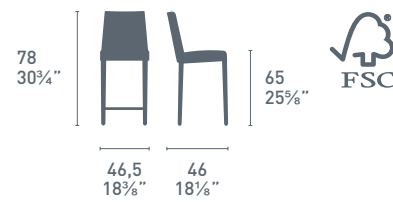

CB/1939

CB/1940

CB/1941

CB/1942

CB/1945

CB/1946

CB/1943

CB/1944

CB/1961

CB/1941 CB/1942 CB/1943 CB/1944 CB/1945 CB/1946 CB/1961

CB/1939 CB/1940

NOTE
Per le combinazioni disponibili consultare il listino prezzi.
Please check all available combinations in the price list.

Cosmopolitan CB/1939
P15L / P973
Cosmopolitan CB/1940
P19W / P900
Sgabello / Stool